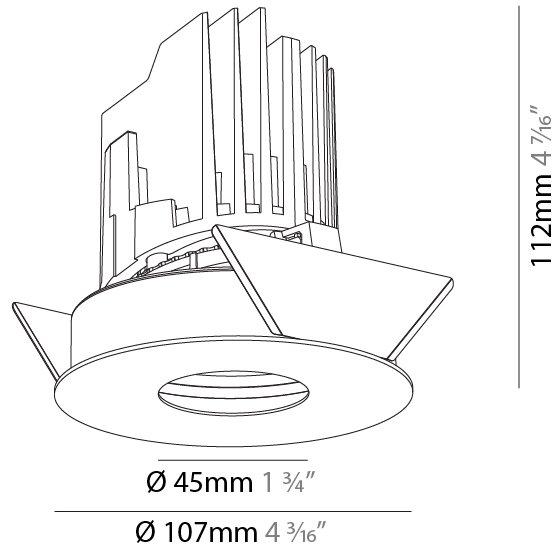

PHYSICAL

Shape: Round
Diameter (mm): 107
Diameter (in): 4 3/16
Height (mm): 112
Height (in): 4 7/16
Ceiling Thickness (mm): 10 / 12.5 / 15
Ceiling Thickness (in): 3/8 or 1/2 or 9/16
Min. Recessing Depth (mm): 130
Min. Recessing Depth (in): 5 1/8
Light Distribution: Adjustable / Downlight
Weight (kg): 0.473
Weight (lbs): 1.04
Fixture Finish: SSR / BKV / CWI / CRY / HAB / LAG / UFT / ITA / RUA / RUR / MIC / FTG / MYG / TWT / LOD / PUS / FRO / FUP / KIA / POP / BLS / SPG / MEY / GOH / GUM / CHC / COM / ABZ / JAG / OBR / MOS / ROR
Fixture Material: Aluminum Die Cast
Cut-out Measurements: 98mm / 3 7/8"

ELECTRICAL

Lamp Type: LED
Input Wattage (W): 13.2 / 16.5
Total Output Wattage (W): 12 / 15
Dimming: Tri-Mode (Non-Dimming and Phase Dimming (120Vac only) and 0-10V Dimming)
Driver Included: No
Driver Location: Recessed Housing
Driver Type: Constant Current - Universal
Housing: See components
Input Voltage (V): 120 - 277
Constant Current (MA): 350

LED

Number of LEDs: 1
Color Temperature (°K): 2700 / 3000 / 3500 / 4000
Max. Delivered Lumen (lm): 850 / 950 / 1019 / 1040
Nominal Lumen (lm): 960 / 1070 / 1156 / 1180
CRI: >90 CRI
Lamp Life (hrs): 50000

OPTICAL

Reflector°: 10
Adjustability: Rotational 355°; Tilt 30°

RATINGS AND CERTIFICATIONS

Certified By: Certified for North American Standards
IP rating: IP20